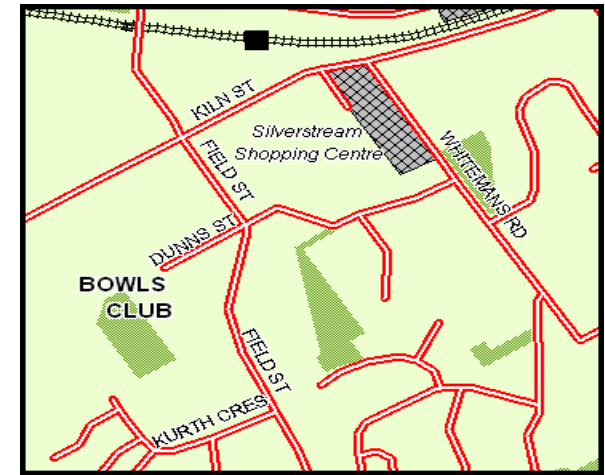

Silverstream 2021 Mates in Bowls Entry Form

Team name _____

Phone _____

Email _____

Team members

1. _____

2. _____

3. _____

4. _____

(any 3 will play at one time)

Coach _____

NB: If you have a team and no coach, the club will assign one.